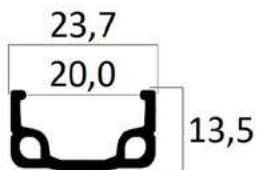

CERCHI MONOCAMERA

SILVER

Atala AM