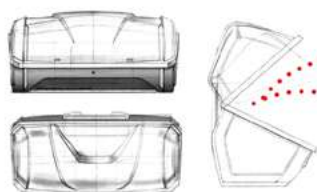

Caratteristiche Features

SPAZIO EXTRA
Extra space

PORTABICI SU CUI MONTA
Bike carriers on which it mounts

- Zephyr • Pure Instinct
- Siena (3/4 bici - 3/4 bikes)
- Parma (3/4 bici - 3/4 bikes)